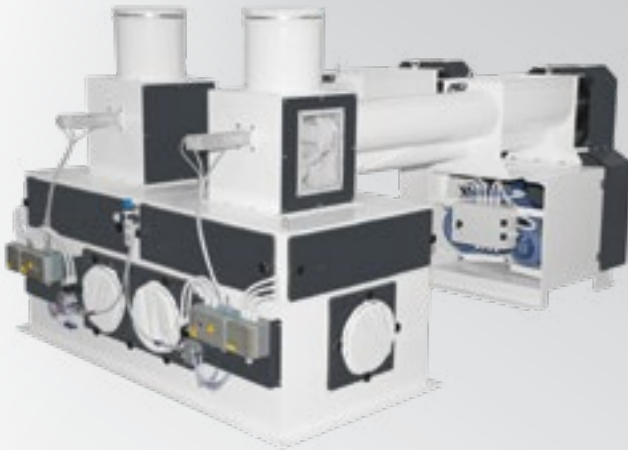

## 2 Tartım 6 İstasyon Karoser Un Paketleme Sistemi

Flour Bagging System With Double Weigh Hopper & Six Stations  
10/25/50 kg.

A

B

C

D

E

OPSİYONEL/OPTIONAL