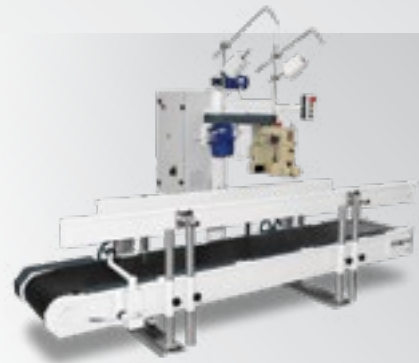

## 2 Tartım 6 İstasyon Karoser Un Paketleme Sistemi

Flour Bagging System With Double Weigh Hopper & Six Stations  
10/25/50 kg.

A

B

C

D

E

OPSİYONEL/OPTIONAL